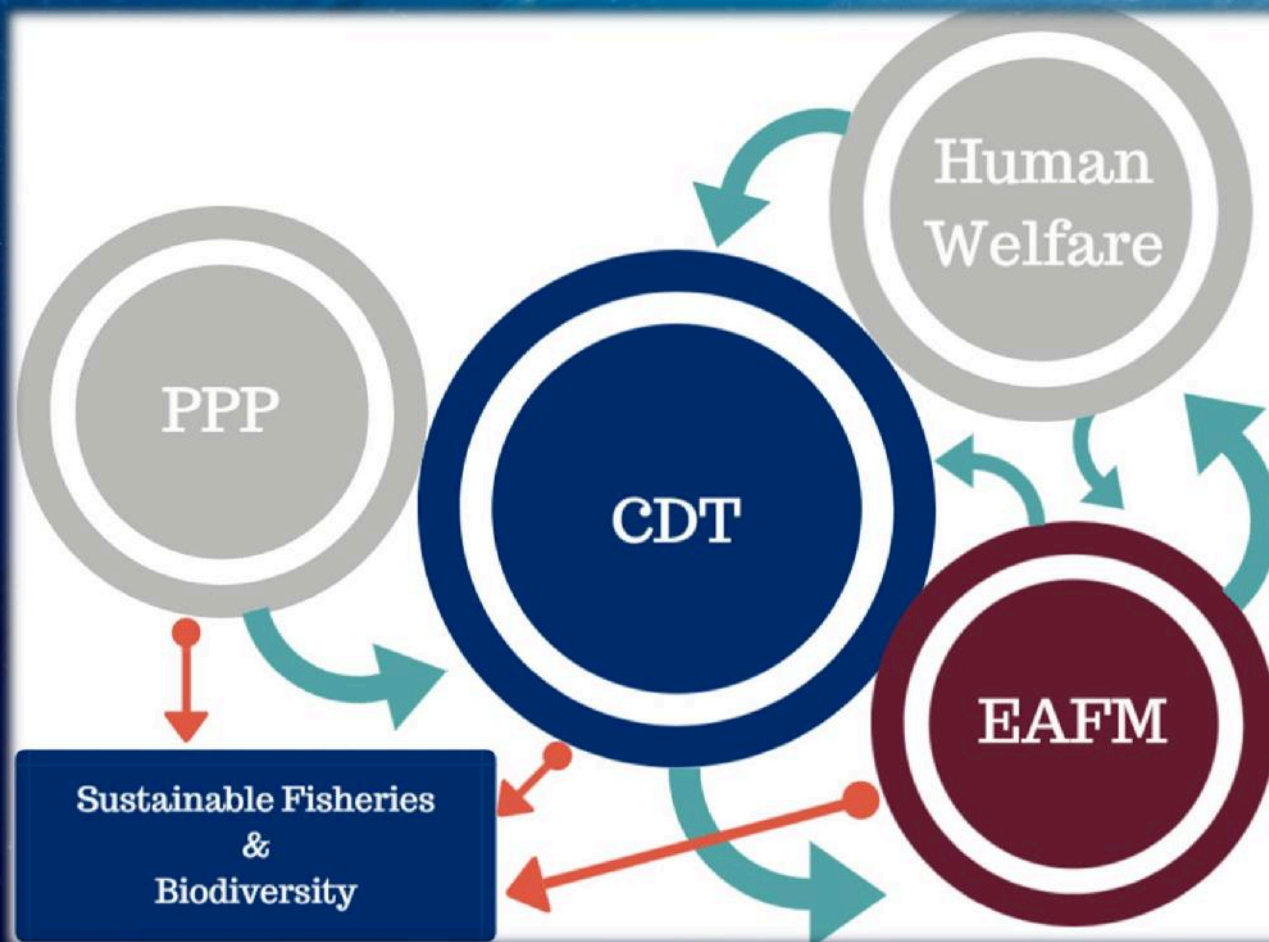

USAID OCEANS AND FISHERIES PARTNERSHIP (USAID OCEANS)

- Combats **illegal, unreported, and unregulated (IUU) fishing** and seafood fraud, promotes **sustainable fisheries, and conserves marine biodiversity.**
- Aims to improve marine biodiversity conservation and increase sustainability of Asia-Pacific's international seafood trade through:
 - **Catch Documentation and Traceability**
 - Ecosystem Approach to Fisheries Management
 - Public Private Partnerships and Industry Engagement
 - Safe, Legal and Equitable Labor Practices
 - Regional Coordination and Governance

Organizers:

CORAL TRIANGLE INITIATIVE
ON CORAL REEFS, FISHERIES
AND FOOD SECURITY

USAID
FROM THE AMERICAN PEOPLE

Co-organizers:

CORAL TRIANGLE INITIATIVE
ON CORAL REEFS, FISHERIES
AND FOOD SECURITY
Indonesia

USAID OCEANS' APPROACH

Asia-Pacific Waters: Food Security, Livelihoods

Provides daily food and income
to over
200 million
people living in Southeast Asia

Account for...

- 93% of those employed in fisheries & aquaculture (worldwide)
- More than 50% of world's catch
- 3 million fishing vessels