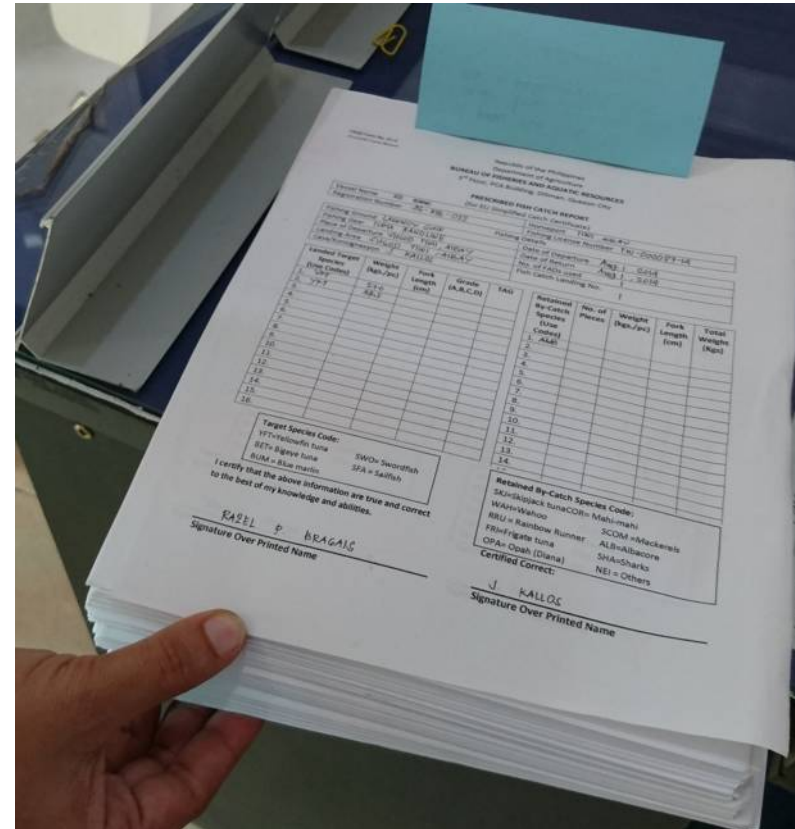

Organizers:

CORAL TRIANGLE INITIATIVE
ON CORAL REEFS, FISHERIES
AND FOOD SECURITY

USAID
FROM THE AMERICAN PEOPLE

Co-organizers:

CORAL TRIANGLE INITIATIVE
ON CORAL REEFS, FISHERIES
AND FOOD SECURITY
Indonesia

Small Scale Fishers

... and produce US and EU simple catch certificate