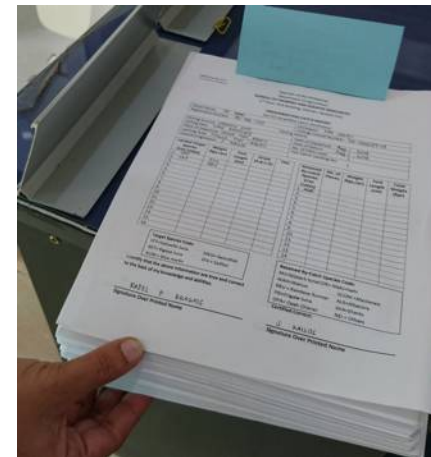

Organizers:

CORAL TRIANGLE INITIATIVE
ON CORAL REEFS, FISHERIES
AND FOOD SECURITY

USAID
FROM THE AMERICAN PEOPLE

Co-organizers:

CORAL TRIANGLE INITIATIVE
ON CORAL REEFS, FISHERIES
AND FOOD SECURITY
Indonesia