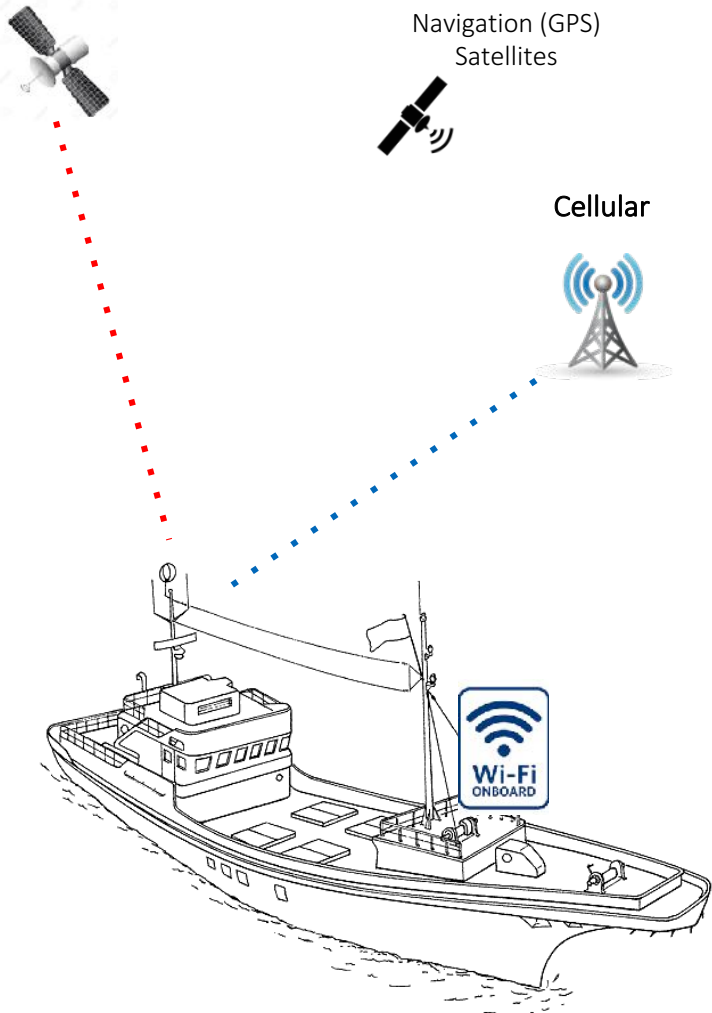

2 way VMS for medium to large vessels

- Hybrid satellite-cellular communication with auto switch over technology
- **E-logbook** app to enable at **sea data capture**;
- Provide internal fleet monitoring and management including telemetry data
- Provide local Wi-Fi connectivity with limited internet connection to the crew
- Enable to **facilitate person to person simple text communication** (crew – family)
- Geo Fencing
- Emergency and Distress Locator
- Alerts and Broadcast