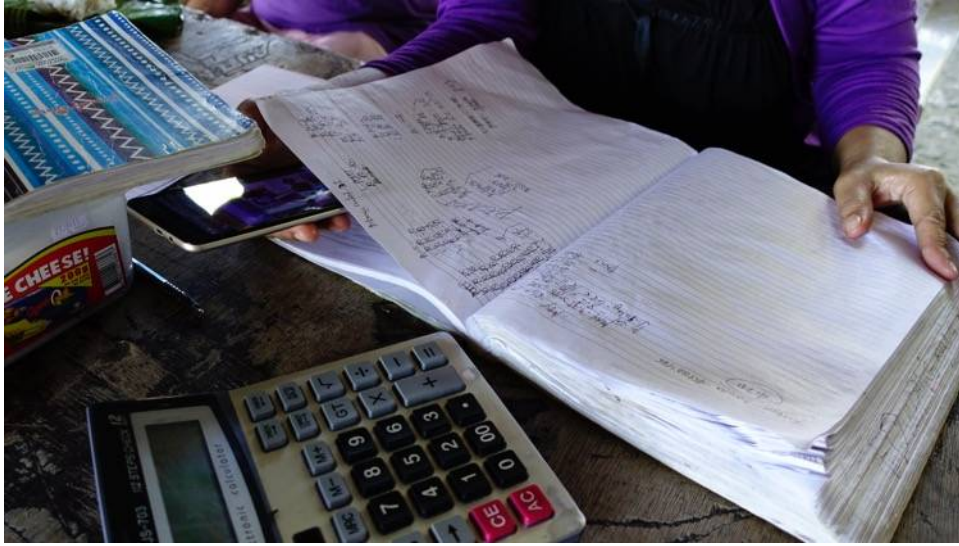

Organizers:

CORAL TRIANGLE INITIATIVE
ON CORAL REEFS, FISHERIES
AND FOOD SECURITY

USAID
FROM THE AMERICAN PEOPLE

Co-organizers:

CORAL TRIANGLE INITIATIVE
ON CORAL REEFS, FISHERIES
AND FOOD SECURITY
Indonesia