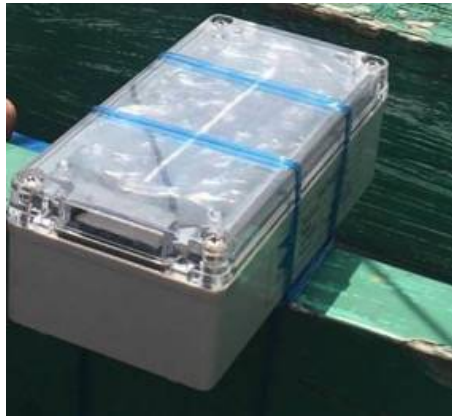

1. Text communication
2. Catch report
3. Location (15 mins interval)
4. Emergency (send and receive)
5. Solar powered
6. NFC tagging (write & read)

Organizers:

CORAL TRIANGLE INITIATIVE
ON CORAL REEFS, FISHERIES
AND FOOD SECURITY