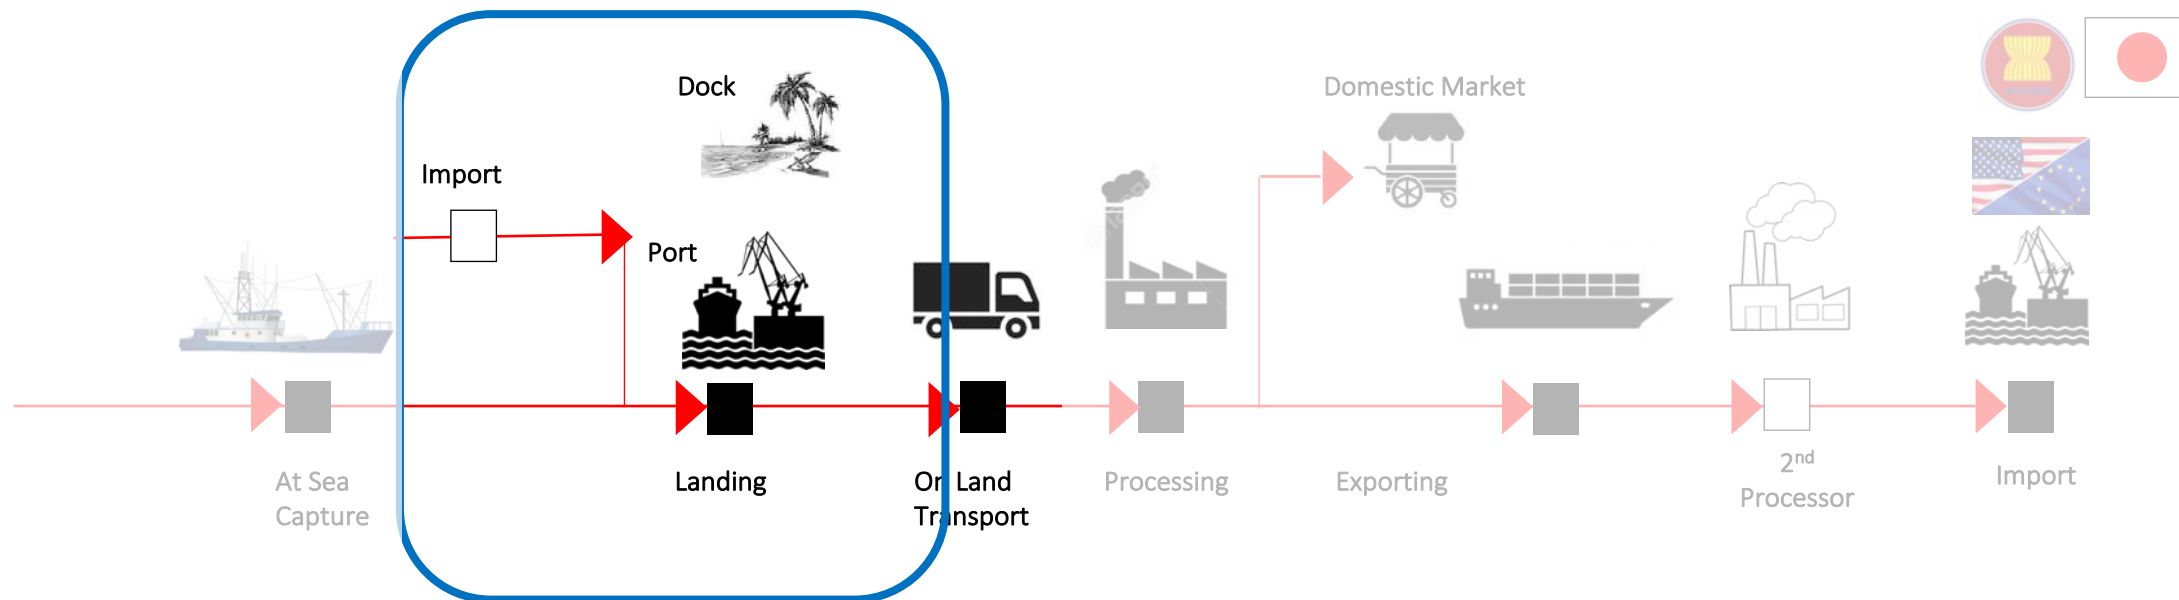

Organizers:

CORAL TRIANGLE INITIATIVE
ON CORAL REEFS, FISHERIES
AND FOOD SECURITY

USAID
FROM THE AMERICAN PEOPLE

Co-organizers:

CORAL TRIANGLE INITIATIVE
ON CORAL REEFS, FISHERIES
AND FOOD SECURITY
Indonesia

At Landing site data capture