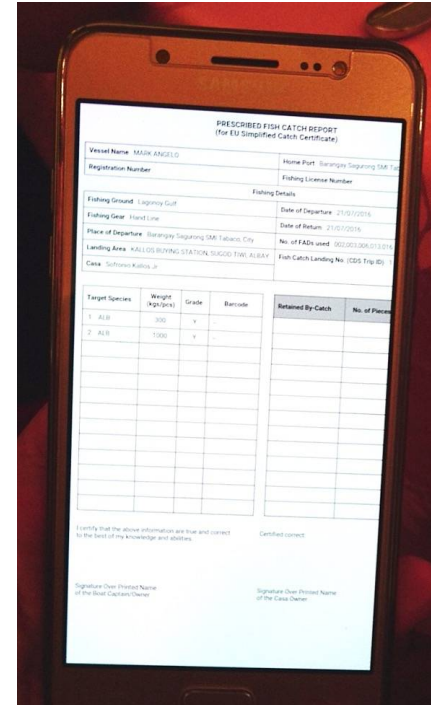

Organizers:

CORAL TRIANGLE INITIATIVE
ON CORAL REEFS, FISHERIES
AND FOOD SECURITY

USAID
FROM THE AMERICAN PEOPLE

Co-organizers:

CORAL TRIANGLE INITIATIVE
ON CORAL REEFS, FISHERIES
AND FOOD SECURITY
Indonesia