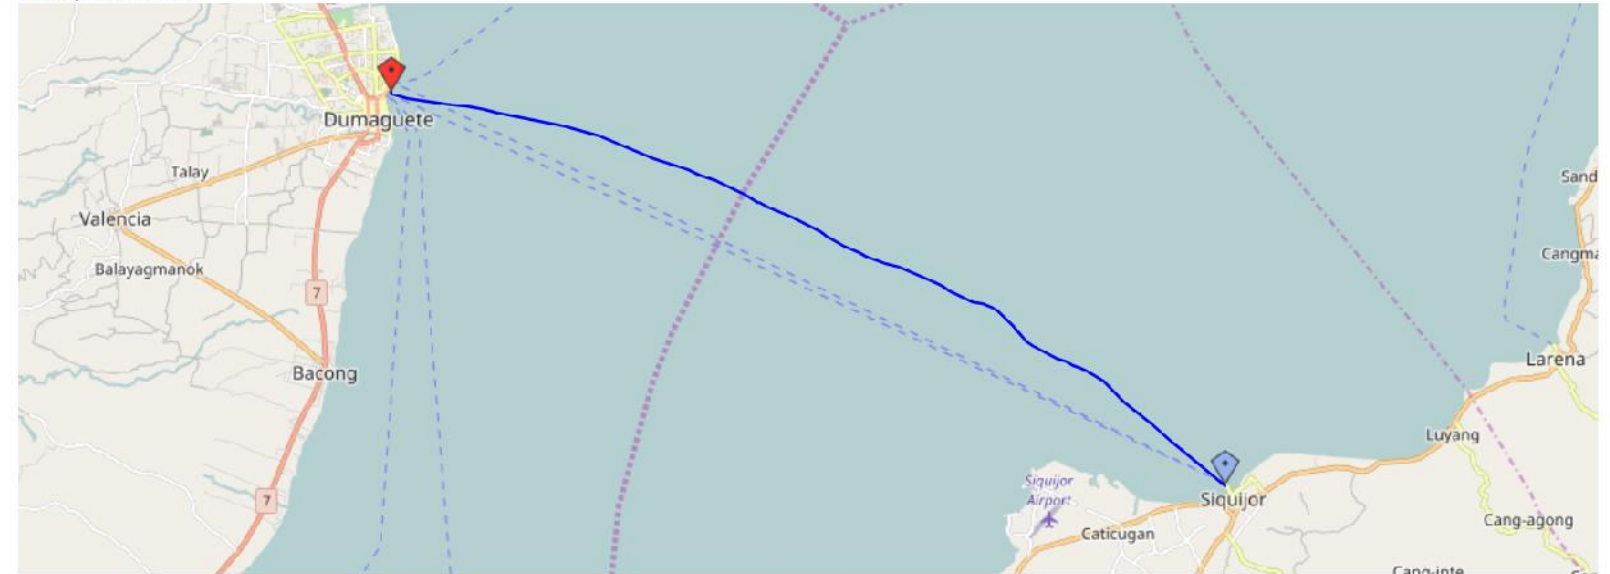

USAID
FROM THE AMERICAN PEOPLE

Co-organizers:

CORAL TRIANGLE INITIATIVE
ON CORAL REEFS, FISHERIES
AND FOOD SECURITY
Indonesia

Trip tracking

General information

Vessel 2

Time period: 2017-07-26 00:00:00 - 2017-07-27 00:00:00

Route start: 2017-07-26 11:53:06

Route end: 2017-07-26 13:24:08

Route length: 24.97 km

Move duration: 1h 12m 12s

Stop duration: 18m 48s

Top speed: 17.75 kn

Average speed: 11.2 kn

Overspeed count:0