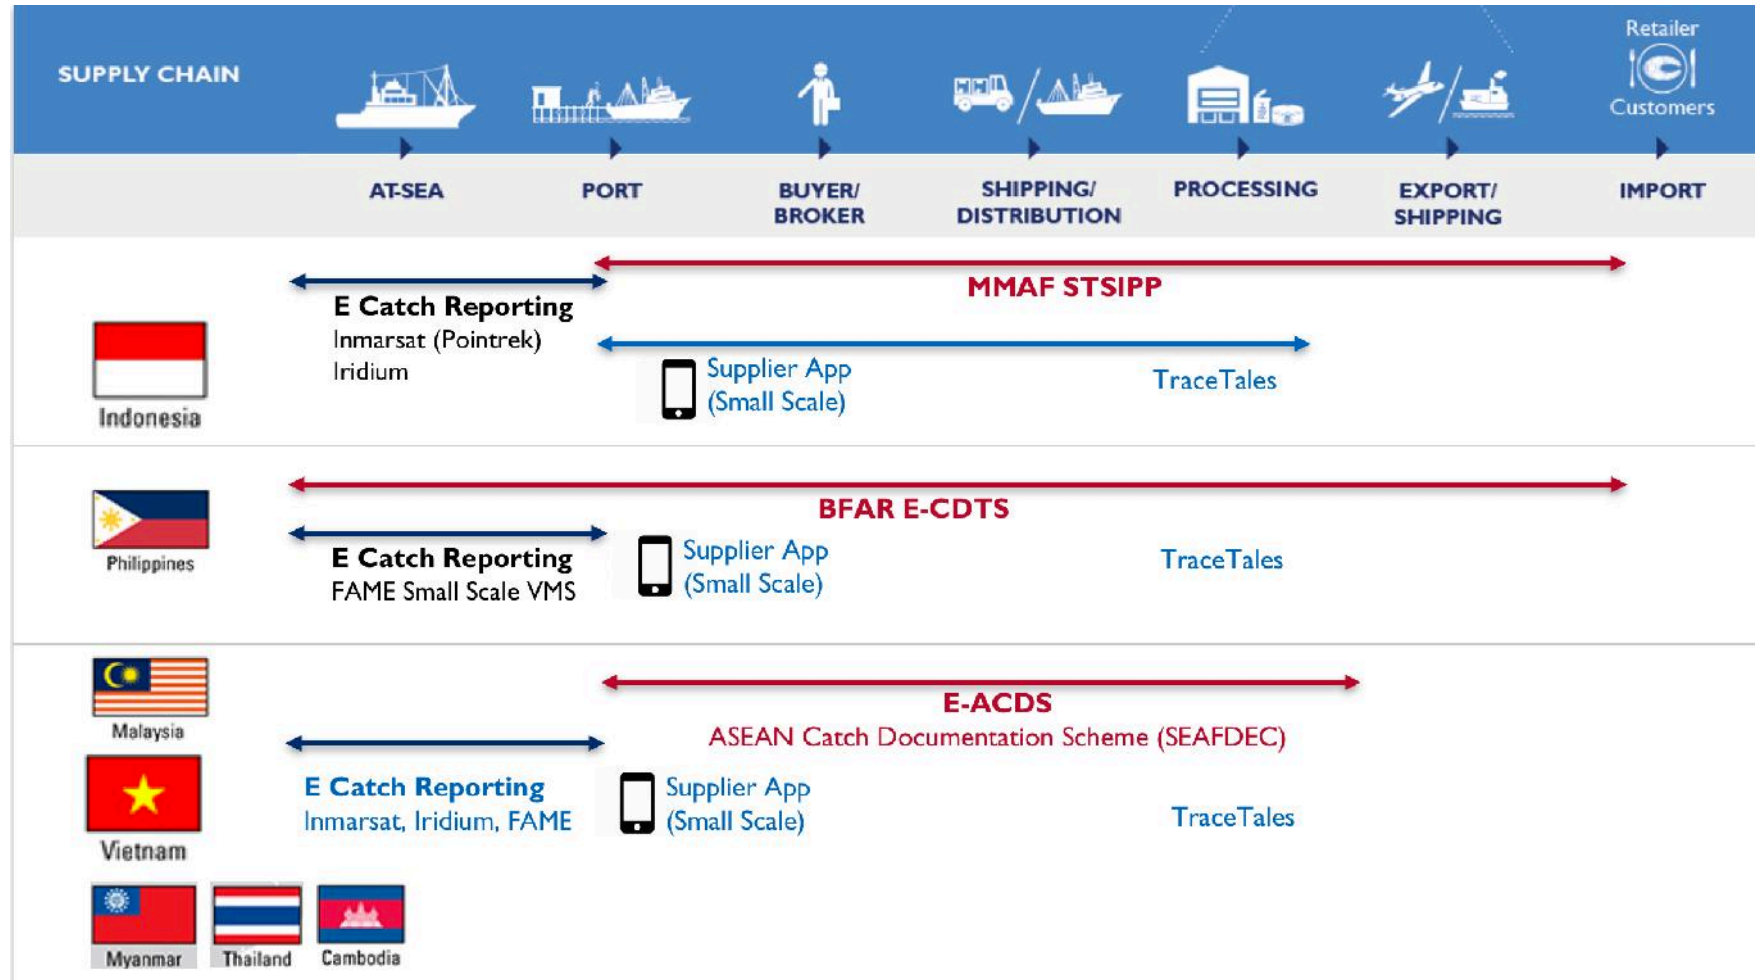

USAID Oceans CDT progress to date