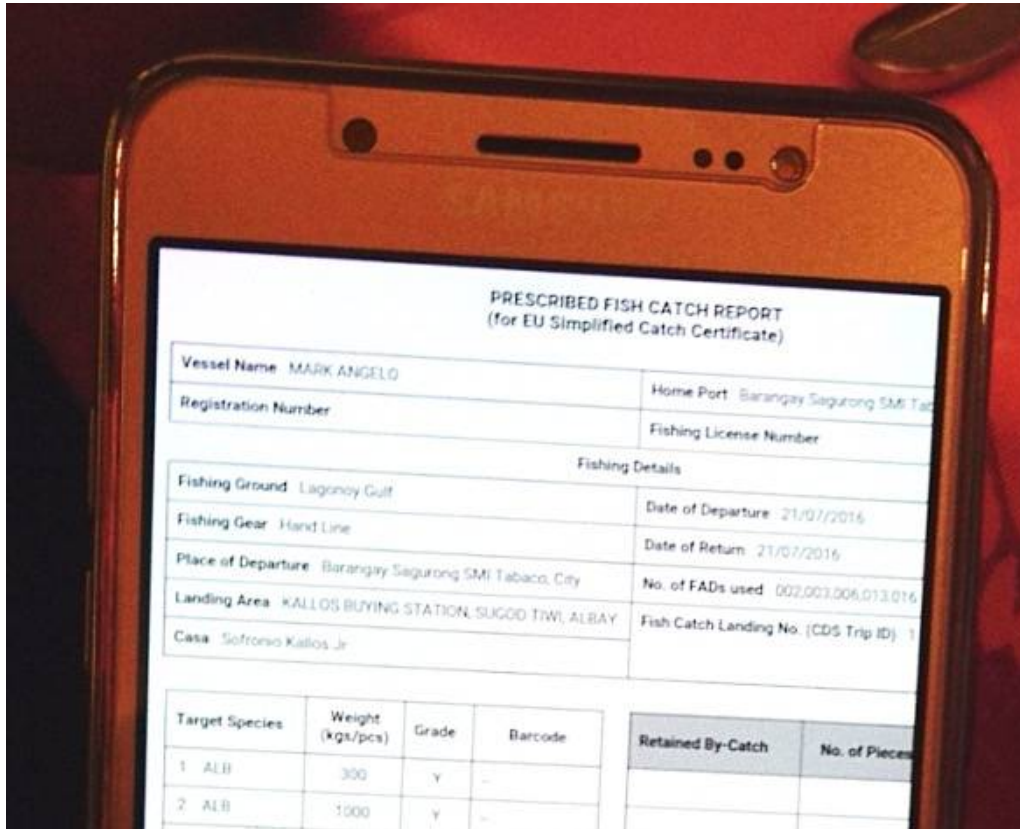

Organizers:

CORAL TRIANGLE INITIATIVE
ON CORAL REEFS, FISHERIES
AND FOOD SECURITY

USAID
FROM THE AMERICAN PEOPLE

Co-organizers:

CORAL TRIANGLE INITIATIVE
ON CORAL REEFS, FISHERIES
AND FOOD SECURITY
Indonesia

Small Scale Fishers

... and produce US and EU simple catch certificate